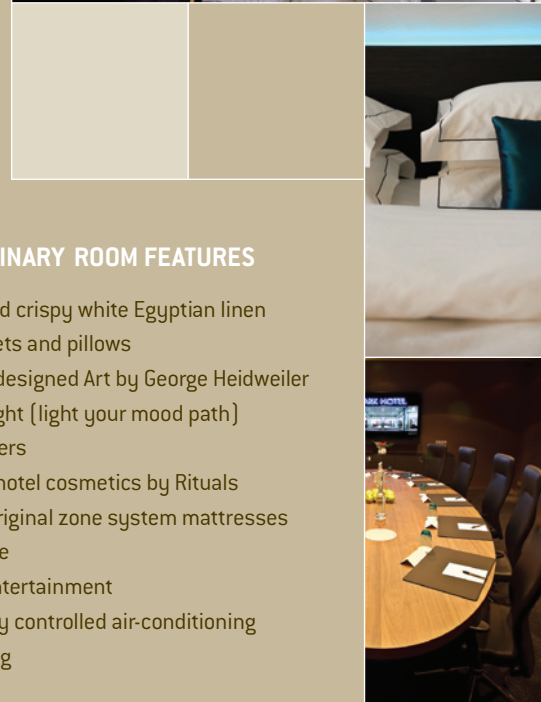

Park Hotel is a quietly sophisticated hotel offering understated elegance and unparalleled service in an intimate, home-away-from-home atmosphere. The hotel, spread over several historical buildings, boasts 189 guest rooms including stunning suites, 9 dynamic spaces for meetings, events, private dining and receptions, the Living Room, the Library, Park 24H Workout and MOMO Restaurant, Bar & Lounge. The combination of location, considered design, sophisticated luxury and hi-tech offerings make Park Hotel the city's premier hotel for all travellers.

www.momo-amsterdam.com

HOTEL INFORMATION

- 189 contemporary lifestyle rooms, including superior, executive rooms, junior, business and split-level loft suites
- 9 superb meeting & event rooms
- MOMO, Restaurant, Bar & Lounge; blends the flavours and colours of the Far East
- Park 24H Workout
- In-house parking facilities
- The Living Room
- The Library
- Luxurious shops & hairdresser
- High speed internet, wired and iBAHN wireless in the entire hotel
- 24 hours room service and service desk
- Fully air-conditioned

EXTRAORDINARY ROOM FEATURES

- Customized crispy white Egyptian linen
- Down duvets and pillows
- Originally designed Art by George Heidweiler
- Ambient light (light your mood path)
- Rain showers
- Exclusive hotel cosmetics by Rituals
- Jensen® original zone system mattresses
- Laptop safe
- In-room entertainment
- Individually controlled air-conditioning and heating